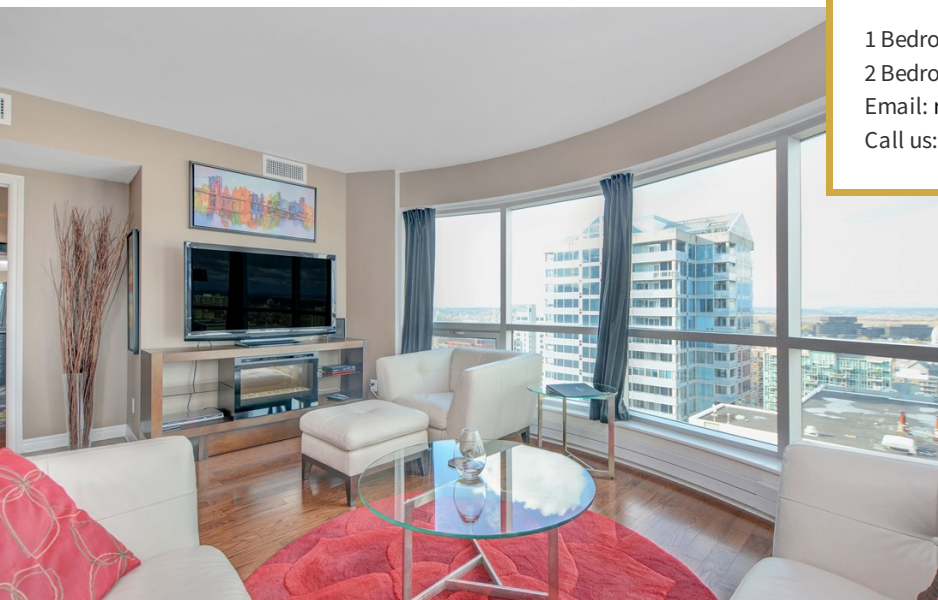

Rates & Reservations

1 Bedroom from $99

2 Bedrooms from $155

Email: reserve.ottawa@premieresuites.com

Call us: 613-695-6510