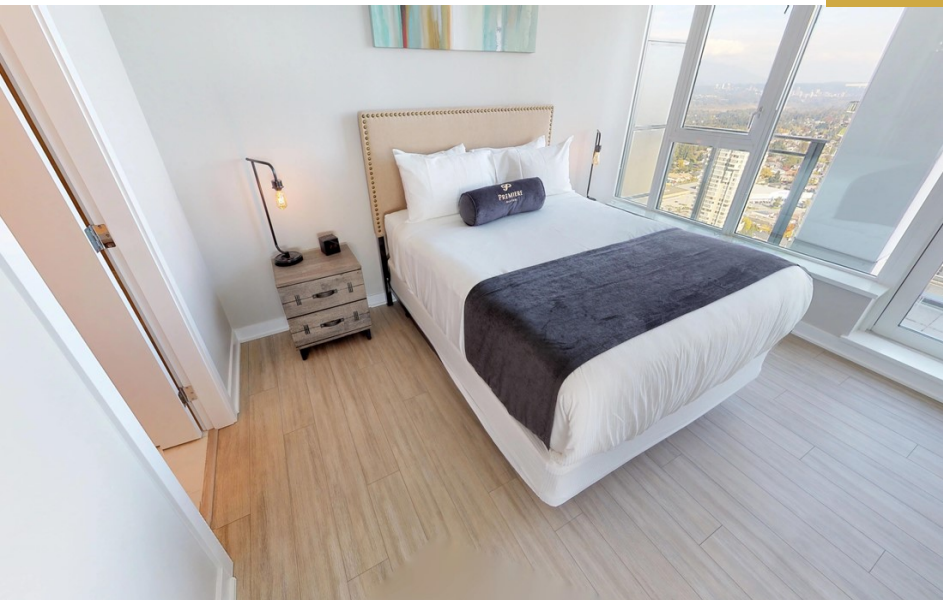

PREMIERE
SUITES

Burnaby, British Columbia

Executive Suite

The Park Metrotown

4900 Lennox Lane, Burnaby, British Columbia

The Park - a Downtown Metrotown Oasis! This 1216 sq. ft. 2 bedroom, 2 bath penthouse suite features views of ocean, city and mountains with floor-to-ceiling windows that fills the suite with an abundance of light and will have you feeling like you live in the clouds. With the 2 bedrooms, an office with pull-down sofa, a large living room and dining area, space will not be an issue in this sophisticated suite. A private 530 sq ft deck encompasses the main living space and you will never want to close your shades with this view.

2 Bedrooms from \$210

Email: reserve.western@premieresuites.com

Call us: 1-866-313-0210

Premiere Suites is Canada's largest and most trusted provider of fully furnished temporary residences, for over 20 years. Where all our properties are private residences, accredited, insured and professionally managed.