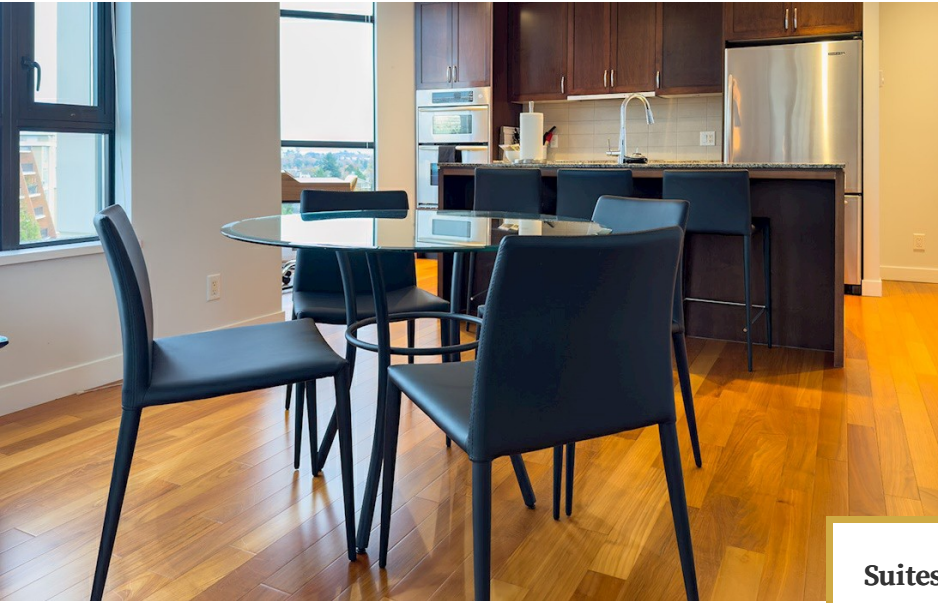

PREMIERE
SUITES

Victoria (old), Vancouver Island

Suite exécutive

The Belvedere

788 Humboldt Street, Victoria (old), Vancouver Island
The Belvedere is a stellar 20-storey stylish condominium building that boasts luxurious, fully furnished apartment suites. Our spacious two bedroom suites are a fabulous alternative to extended stay hotels in Victoria. These corporate rentals feature beautiful hardwood flooring, fireplace and large windows. The fully equipped kitchen is perfect for the gourmet; there is plenty of cupboard space and the open design creates a fabulous atmosphere.

Règles de la maison

Arriver après 15h

Départ avant 10 h 00

30 nuit minimum

Les suites sont 100% non-fumeurs

Agréments

- Wifi
- Espace de travail
- Ascenseur
- Gymnase
- Espace extérieur

Suites et réservations

- Deux chambres

Email: reserve.victoria@premieresuites.com

Appelez-nous: 1-888-575-7808

Premiere Suites est le plus grand et le plus fiable fournisseur de résidences temporaires entièrement meublées au Canada, depuis plus de 20 ans. Où toutes nos propriétés sont des résidences privées, accréditées, assurées et gérées par des professionnels.

© 2021 Premiere Suites