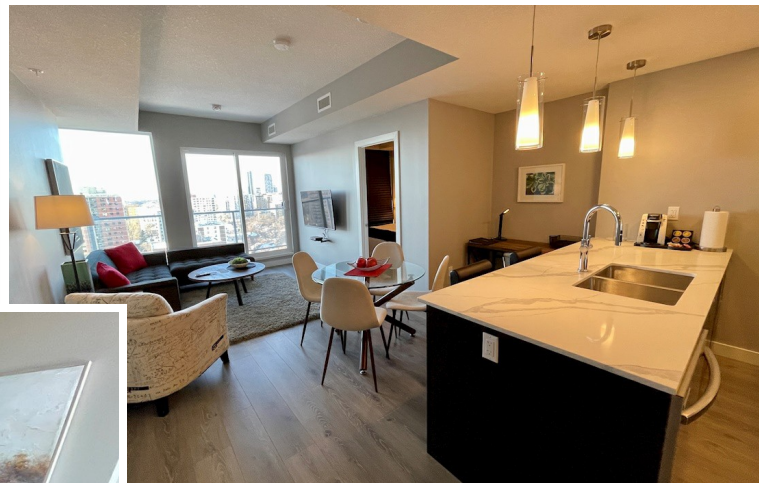

PREMIERE
SUITES

Edmonton, Alberta

Suite exécutive

The View

9922 111 Street NW, Edmonton, Alberta

Experience Edmonton's newest luxury high-rise by staying at The View! Overlooking the River Valley and within steps of Government Centre LRT Station, the 23 storey, 178 unit urban-contemporary tower, is set in one of Edmonton's most serene and exclusive park communities, Grandin. The building's architectural design takes full advantage of the unique and tranquil park setting and is customized for your best day-to-day-living allowing you to seamlessly live, work, relax and thrive in Grandin City.

Règles de la maison

Arriver après 15h

Départ avant 10 h 00

8 nuit minimum

Les suites sont 100% non-fumeurs

Agréments

- Wifi
- Espace de travail
- Stationnement sur place
- Ascenseur
- Concierge sur place

Suites et réservations

- Deux chambres

Email: reserve.western@premieresuites.com

Appelez-nous: 1-888-575-7808

Premiere Suites est le plus grand et le plus fiable fournisseur de résidences temporaires entièrement meublées au Canada, depuis plus de 20 ans. Où toutes nos propriétés sont des résidences privées, accréditées, assurées et gérées par des professionnels.

© 2021 Premiere Suites