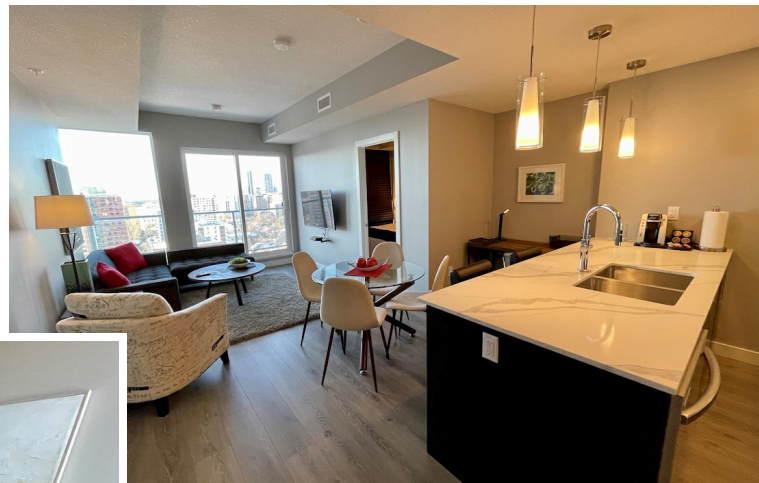

PREMIERE
SUITES

Edmonton, Alberta

Executive Suite

The View

9922 111 Street NW, Edmonton, Alberta

Experience Edmonton's newest luxury high-rise by staying at The View! Overlooking the River Valley and within steps of Government Centre LRT Station, the 23 storey, 178 unit urban-contemporary tower, is set in one of Edmonton's most serene and exclusive park communities, Grandin. The building's architectural design takes full advantage of the unique and tranquil park setting and is customized for your best day-to-day-living allowing you to seamlessly live, work, relax and thrive in Grandin City.

House Rules

Check In anytime after 3 PM

Check Out by 10 AM

8 night minimum stay

All Premiere Suites are 100%
smoke free

Amenities

- Wifi Internet
- Workspace
- Free Local Calling
- Bi-weekly Housekeeping
- Parking - On Site
- Elevator
- On Site Concierge

Suites & Reservations

- Two Bedroom

Email: reserve.western@premieresuites.com

Call Us: 1-888-575-7808

Premiere Suites is Canada's largest and most trusted provider of fully furnished temporary residences, for over 20 years. Where all our properties are private residences, accredited, insured and professionally managed.

© 2021 Premiere Suites