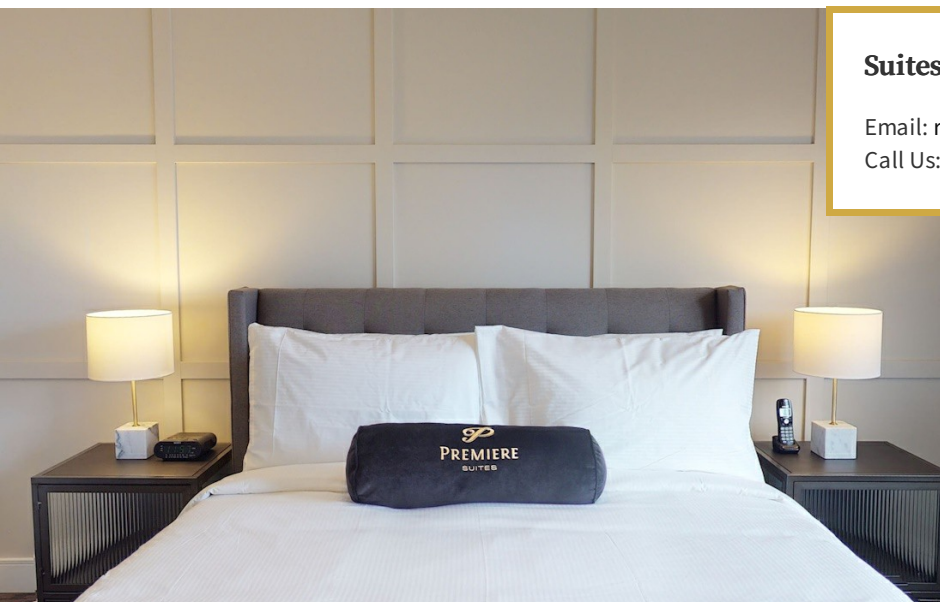

Suites & Reservations

Email: reserve.canada@premieresuites.com

Call Us: 1-888-575-7808

Premiere Suites is Canada's largest and most trusted provider of fully furnished temporary residences, for over 20 years. Where all our properties are private residences, accredited, insured and professionally managed.

© 2021 Premiere Suites