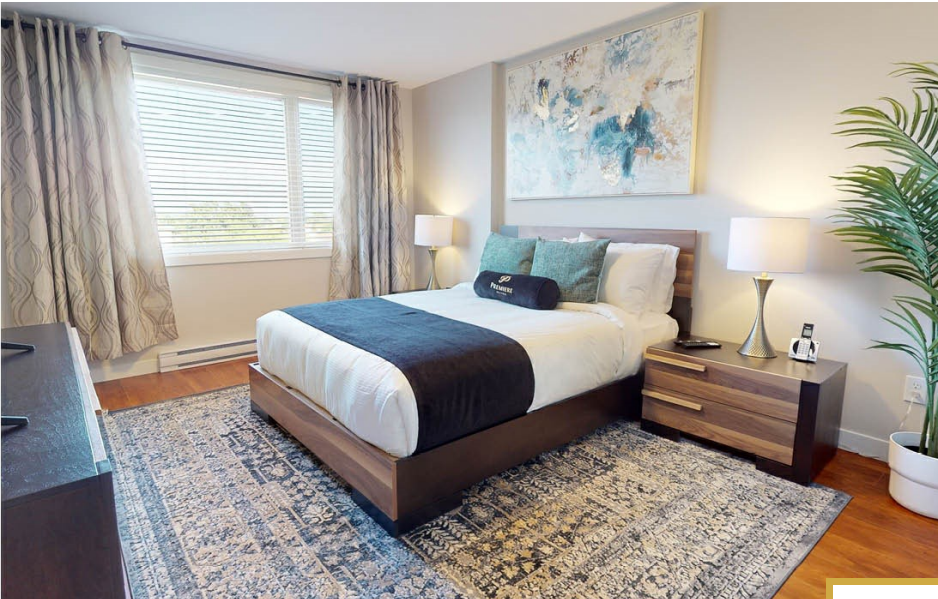

PREMIERE
SUITES

Moncton, New Brunswick

Executive Suite

Emma Place

1321 Mountain Road, Moncton, New Brunswick
Emma Place offers many surrounding amenities and businesses, ensuring all your essentials are within reach. There are various boutiques, restaurants, superstores, and pharmacies nearby. Emma Place is your alternative to apartment hotels. Suites are tastefully decorated with contemporary furnishings. Fully equipped kitchens with stainless steel appliances will make your stay feel right at home. Enjoy the benefits of in-suite laundry and a dedicated office area for the working professional.

House Rules

Check In anytime after 3 PM

Check Out by 10 AM

7 night minimum stay

All Premiere Suites are 100%
smoke free

Amenities

- Wifi Internet
- Workspace
- Free Local Calling
- Bi-weekly Housekeeping
- Gym
- Allows Children
- Elevator