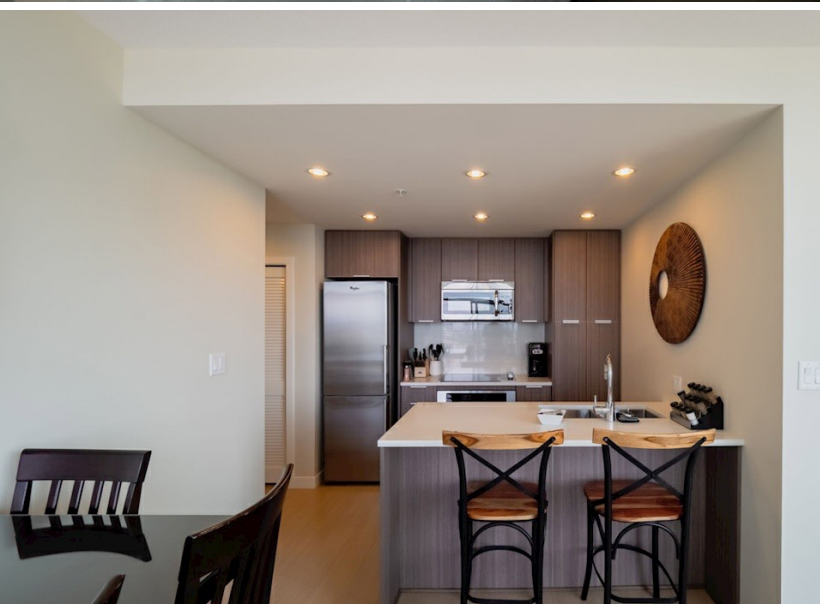

PREMIERE
SUITES

Victoria, Vancouver Island

Suite exécutive

Era

728 Yates Street, Victoria, Vancouver Island

The Era is situated in the heart of Victoria at 728 Yates St, where you can immerse yourself in the vibrancy of urban life. Set amidst coffee houses, restaurants, theaters, yoga studios, markets, and boutique shops, the Era is downtown living at its best. This chic tower of glass and concrete blends harmoniously into the Victorian cityscape by revitalizing and integrating the existing heritage façade onto the lower level.

Règles de la maison

Arriver après 15h

Départ avant 10 h 00

7 nuit minimum

Les suites sont 100% non-fumeurs

Agréments

- Wifi
- Espace de travail
- Accepte les animaux
- Ascenseur
- Stationnement sur place

Suites et réservations

- Une chambre
- Une chambre
- Deux chambres

Email: reserve.victoria@premieresuites.com

Appelez-nous: 1-888-575-7808

Premiere Suites est le plus grand et le plus fiable fournisseur de résidences temporaires entièrement meublées au Canada, depuis plus de 20 ans. Où toutes nos propriétés sont des résidences privées, accréditées, assurées et gérées par des professionnels.

© 2021 Premiere Suites