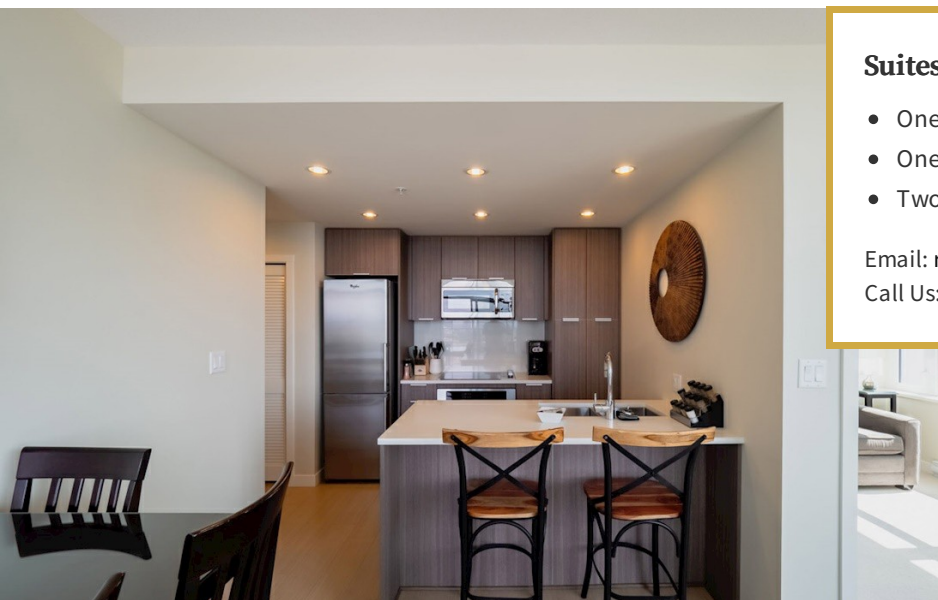

PREMIERE
SUITES

Victoria, Vancouver Island

Executive Suite

Era

728 Yates Street, Victoria, Vancouver Island

The Era is situated in the heart of Victoria at 728 Yates St, where you can immerse yourself in the vibrancy of urban life. Set amidst coffee houses, restaurants, theaters, yoga studios, markets, and boutique shops, the Era is downtown living at its best. This chic tower of glass and concrete blends harmoniously into the Victorian cityscape by revitalizing and integrating the existing heritage façade onto the lower level.

Suites & Reservations

- One Bedroom
- One Bedroom plus Den
- Two Bedroom

Email: reserve.victoria@premieresuites.com

Call Us: 1-888-575-7808

Premiere Suites is Canada's largest and most trusted provider of fully furnished temporary residences, for over 20 years. Where all our properties are private residences, accredited, insured and professionally managed.