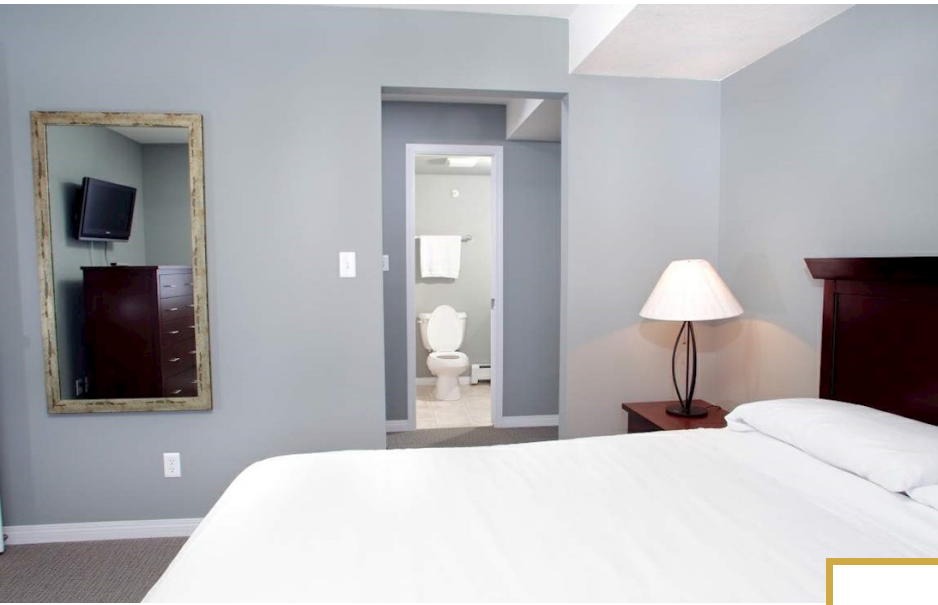

PREMIERE
SUITES

Fort McMurray, Alberta

Suite exécutive

Laird's Landing

302A Parsons Creek Drive, Fort McMurray, Alberta

Enjoy the peace and privacy of Laird's Landing, the perfect property for when you are in town for business for the short or long term. Laird's Landing is located in the Timberlea area of Fort McMurray and is one of two major housing developments on the north side of Fort McMurray. Downtown Fort McMurray is just minutes away and amenities such as a grocery store, gas station and restaurants are right across the street.

Règles de la maison

Arriver après 15h

7 nuit minimum

Départ avant 10 h 00

Les suites sont 100% non-fumeurs

Agréments

- Wifi
- Espace de travail
- Stationnement sur place
- Enfants autorisés
- Ascenseur

Suites et réservations

Email: reserve.western@premieresuites.com

Appelez-nous: 1-888-575-7808

Premiere Suites est le plus grand et le plus fiable fournisseur de résidences temporaires entièrement meublées au Canada, depuis plus de 20 ans. Où toutes nos propriétés sont des résidences privées, accréditées, assurées et gérées par des professionnels.

© 2021 Premiere Suites